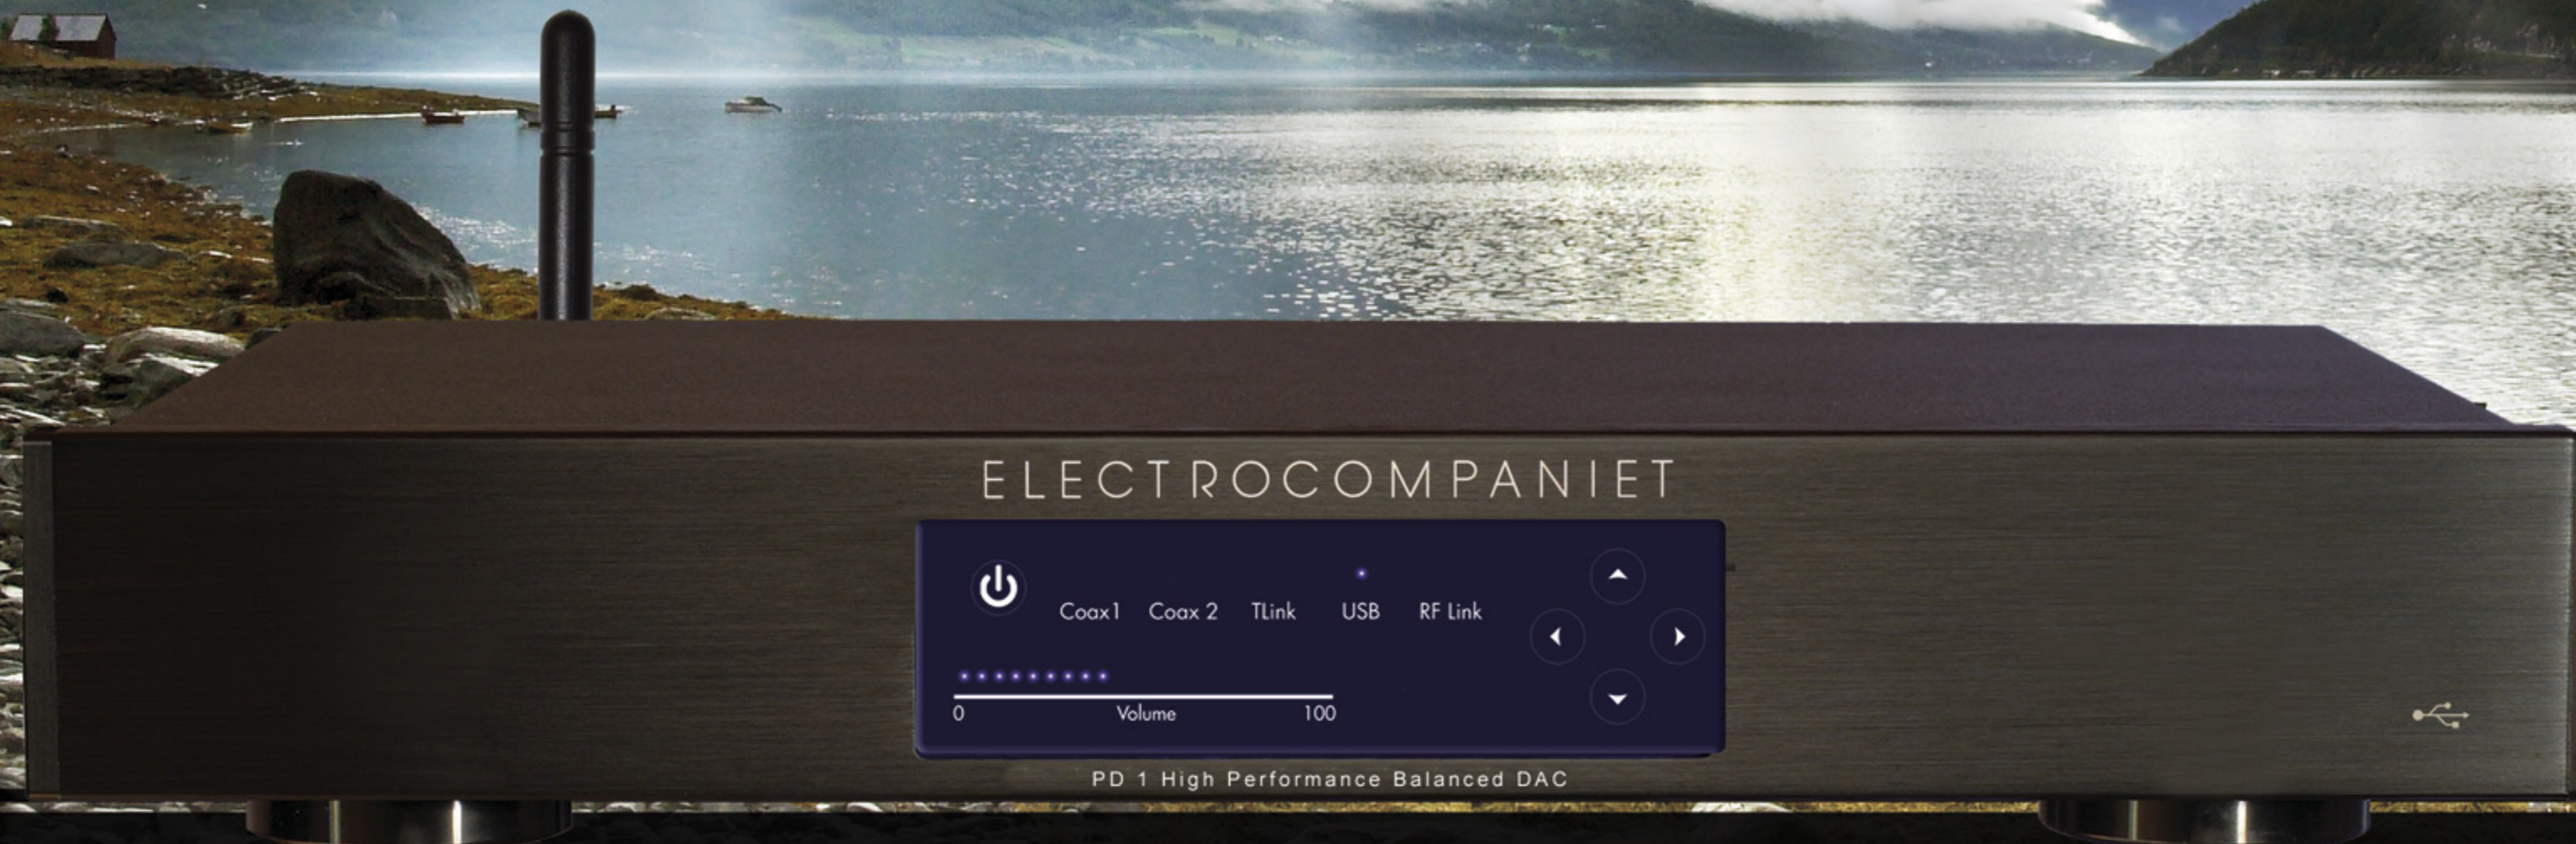

ELECTROCOMPANIET
If music *really* matters™

AVAILABLE NOW!

Prelude PD 1 DAC

The new Prelude PD 1 DAC from Electrocompaniet is our answer to the growing need for a user friendly DAC with USB interface.

With our new DAC you can listen to the music from your CD-player, TV/Satelite tuner, iPod or PC / MAC the way it was meant to be. The sound from all your digital sources is improved and the listening experience is enhanced.

The Prelude PD-1 is easy to install and with the remote control you can change between the sources and adjust the volume - perfect if you connect the DAC to active speakers or directly to a power amplifier.